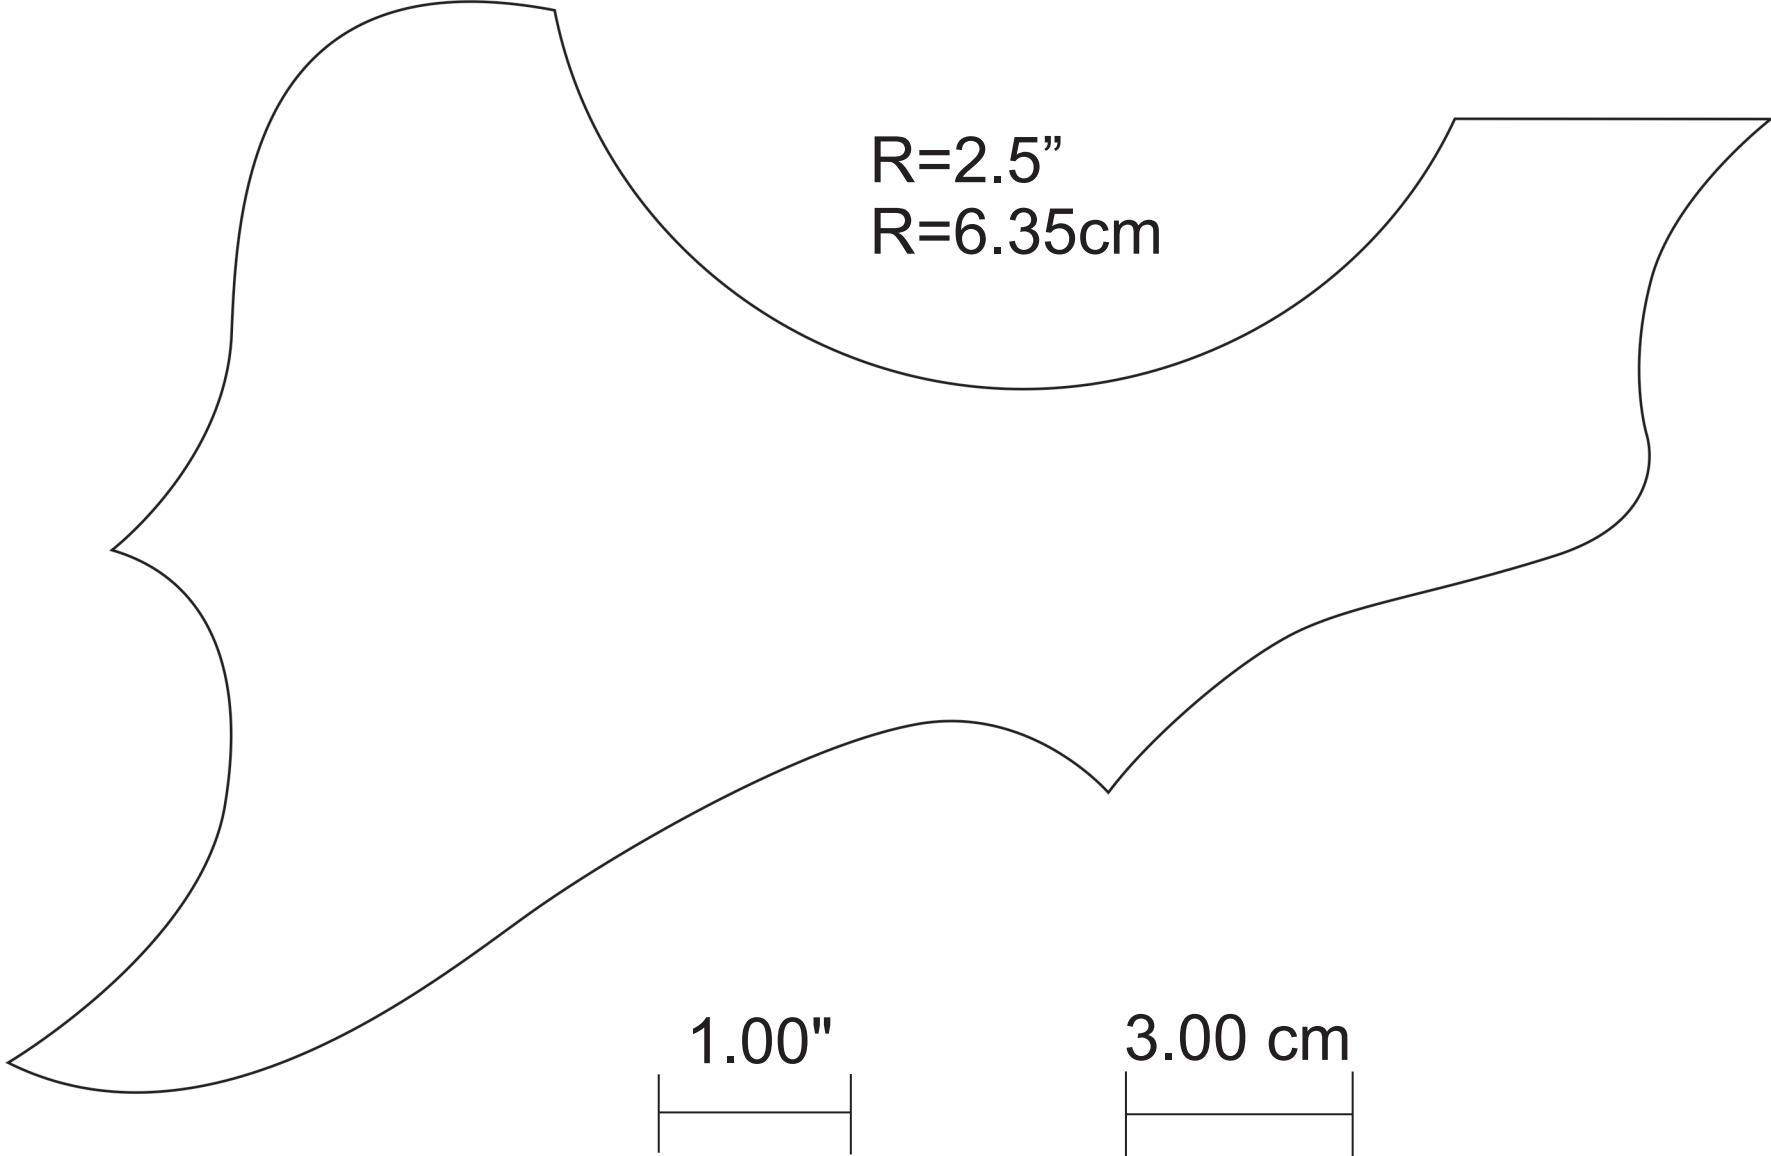

Yamaha® Compass series - Custom Cut

Be sure print scaling is turned off when printing this PDF. After printing be sure and confirm that the dimension lines above are true to scale. If you experience problems with the PDF send a Self Addressed Stamped envelope with your written request for a tracing or print of the template we have on file to: Terrapin Guitars LLC, PO Box 11565, Eugene, OR 97440