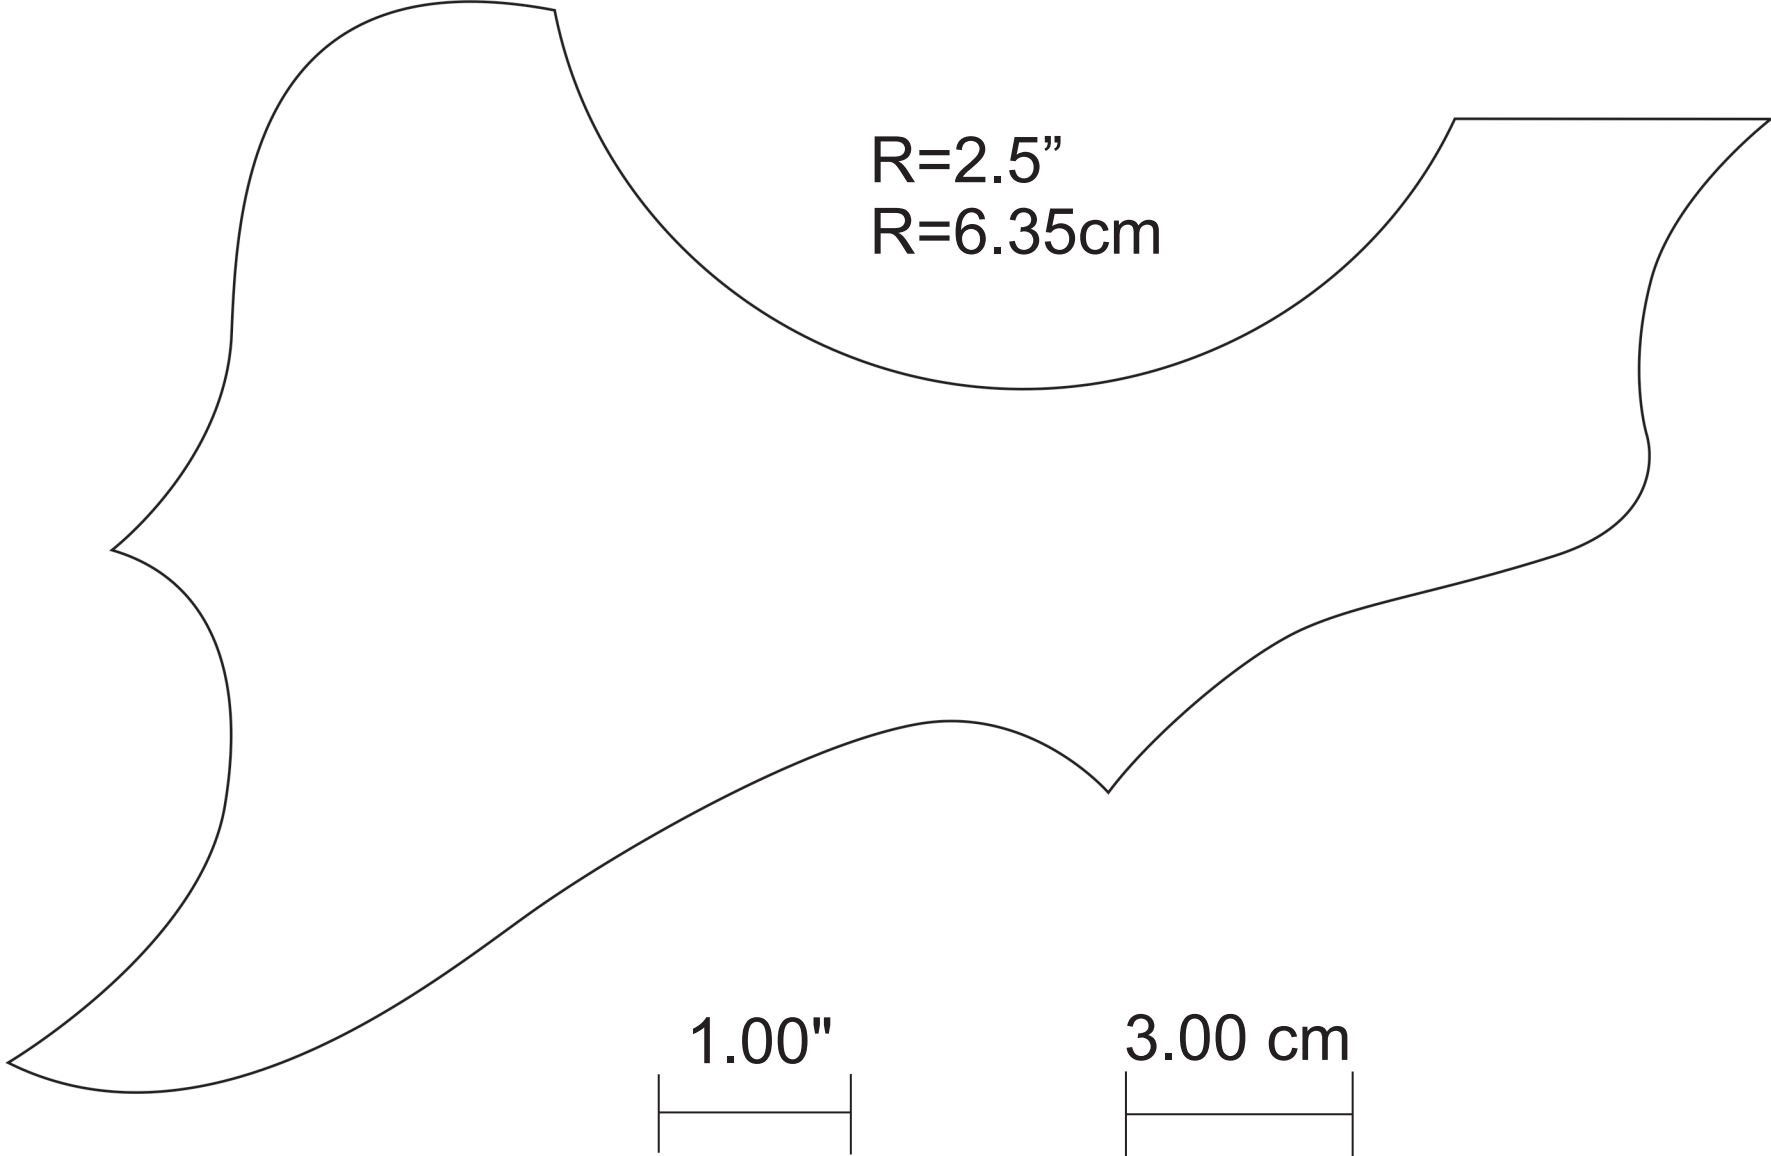

# Yamaha® Compass series - Custom Cut

Be sure print scaling is turned off when printing this PDF. After printing be sure and confirm that the dimension lines above are true to scale. If you experience problems with the PDF send a Self Addressed Stamped envelope with your written request for a tracing or print of the template we have on file to: Terrapin Guitars LLC, PO Box 11565, Eugene, OR 97440