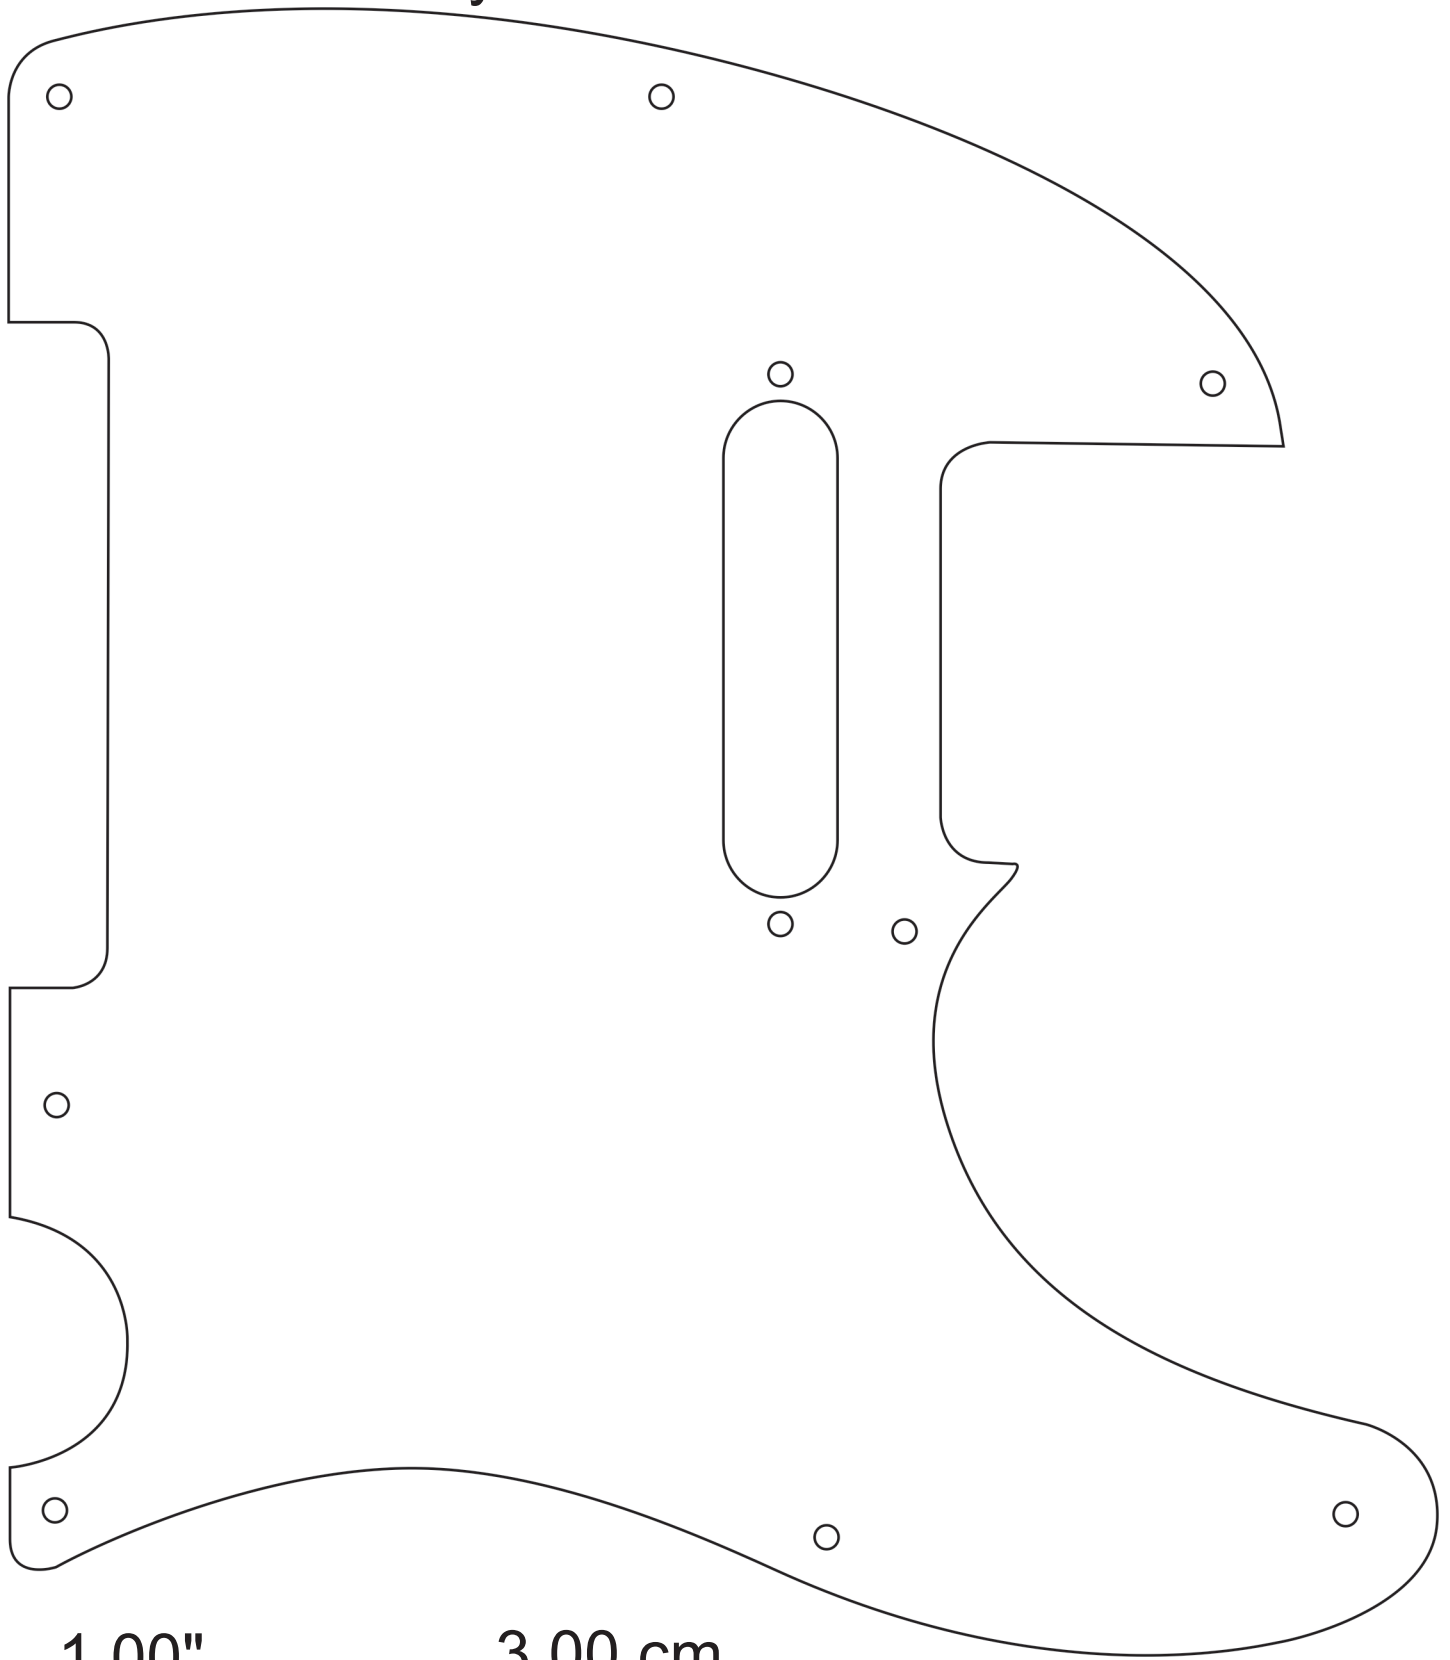

Fender® Tele® Style Pick Guard

Be sure print scaling is turned off when printing this PDF. After printing be sure and confirm that the dimension lines above are true to scale. If you experience problems with the PDF send a Self Addressed Stamped envelope with your written request for a tracing or print of the template we have on file to: Terrapin Guitars LLC, PO Box 11565, Eugene, OR 97440