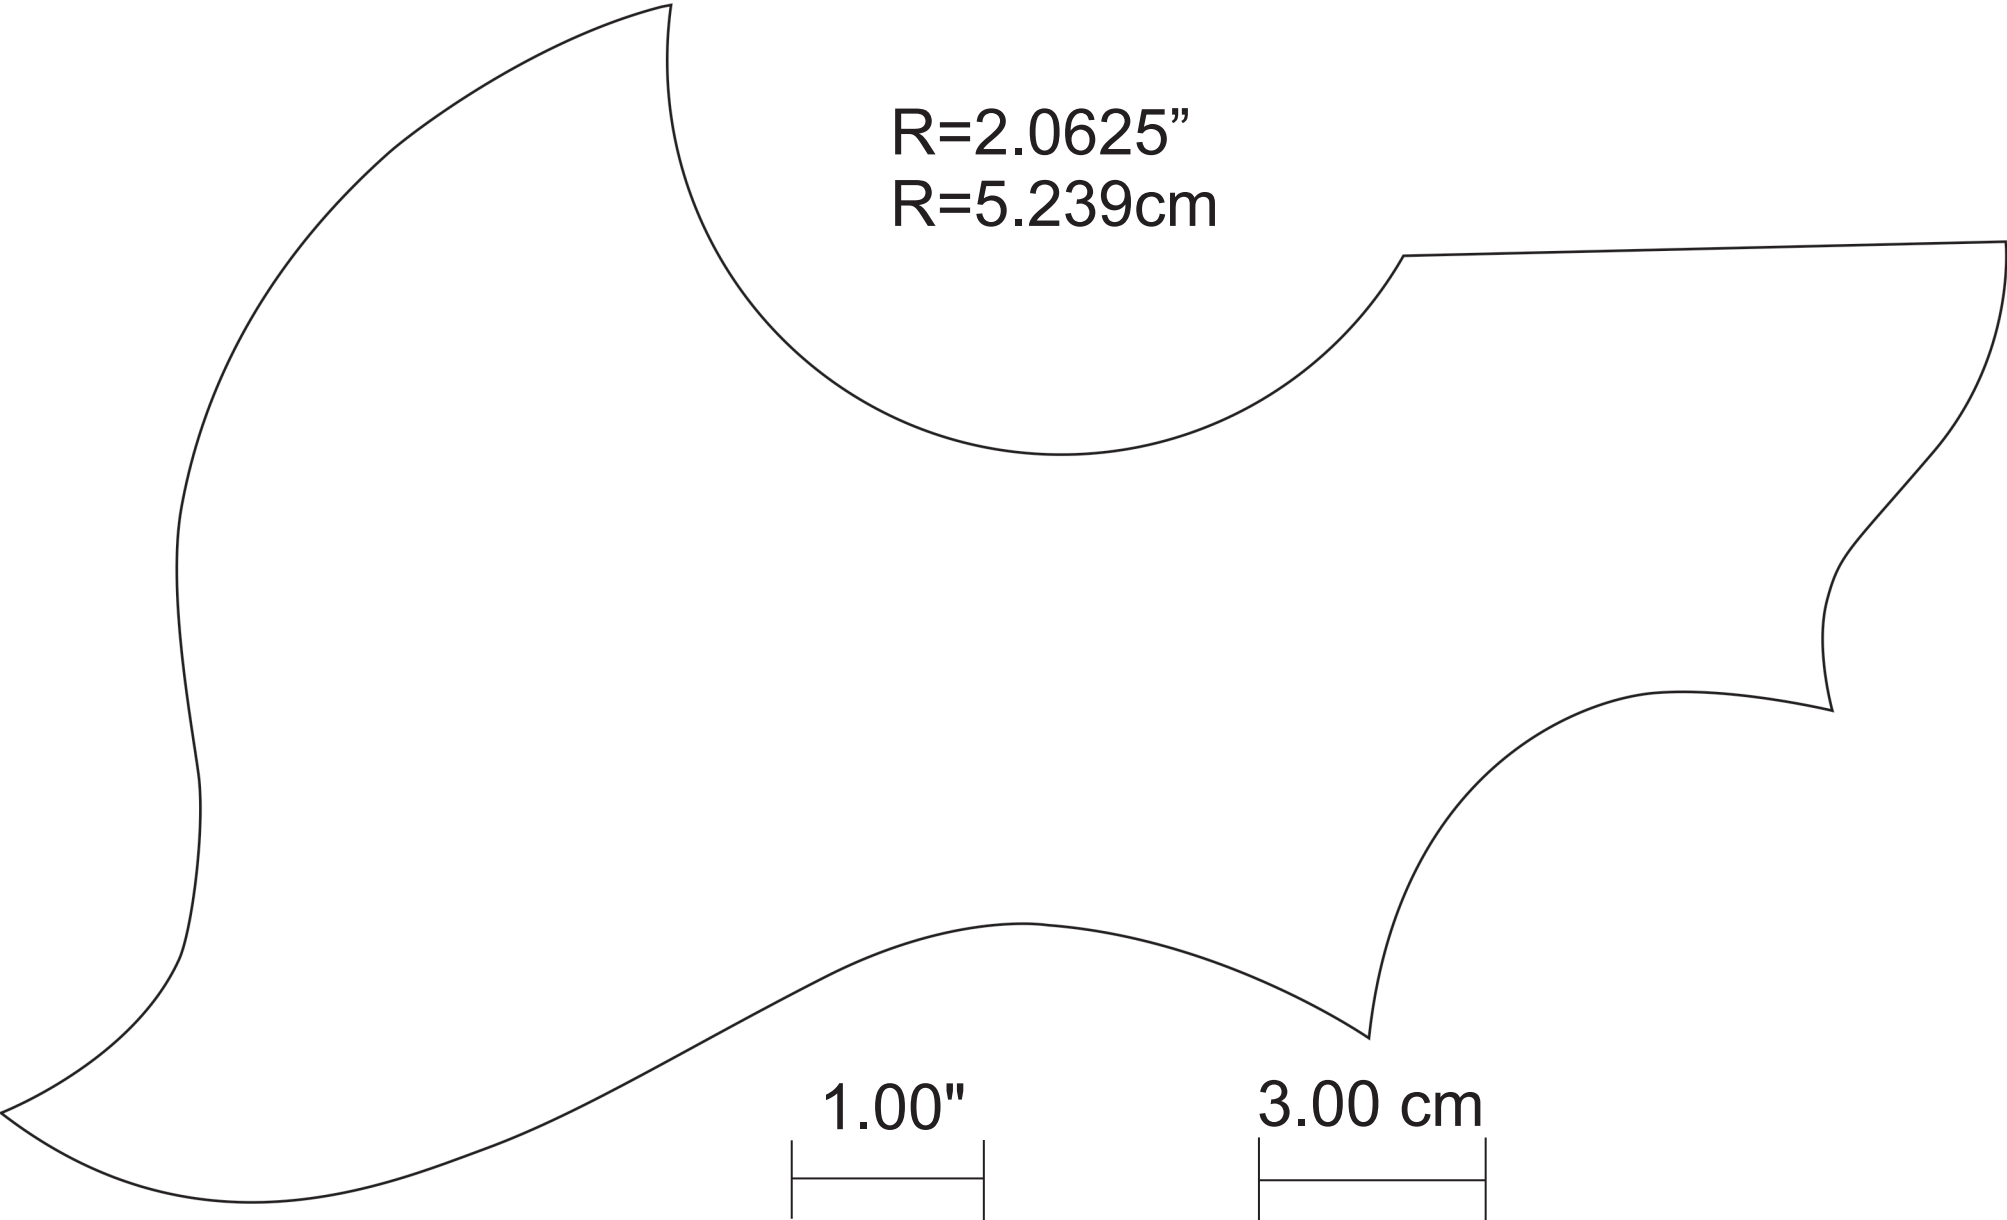

Gibson® Hummingbird Style Acoustic Pick Guard GHB35

Be sure print scaling is turned off when printing this PDF. After printing be sure and confirm that the dimension lines above are true to scale. If you experience problems with the PDF send a Self Addressed Stamped envelope with your written request for a tracing or print of the template we have on file to: Terrapin Guitars LLC, PO Box 11565, Eugene, OR 97440