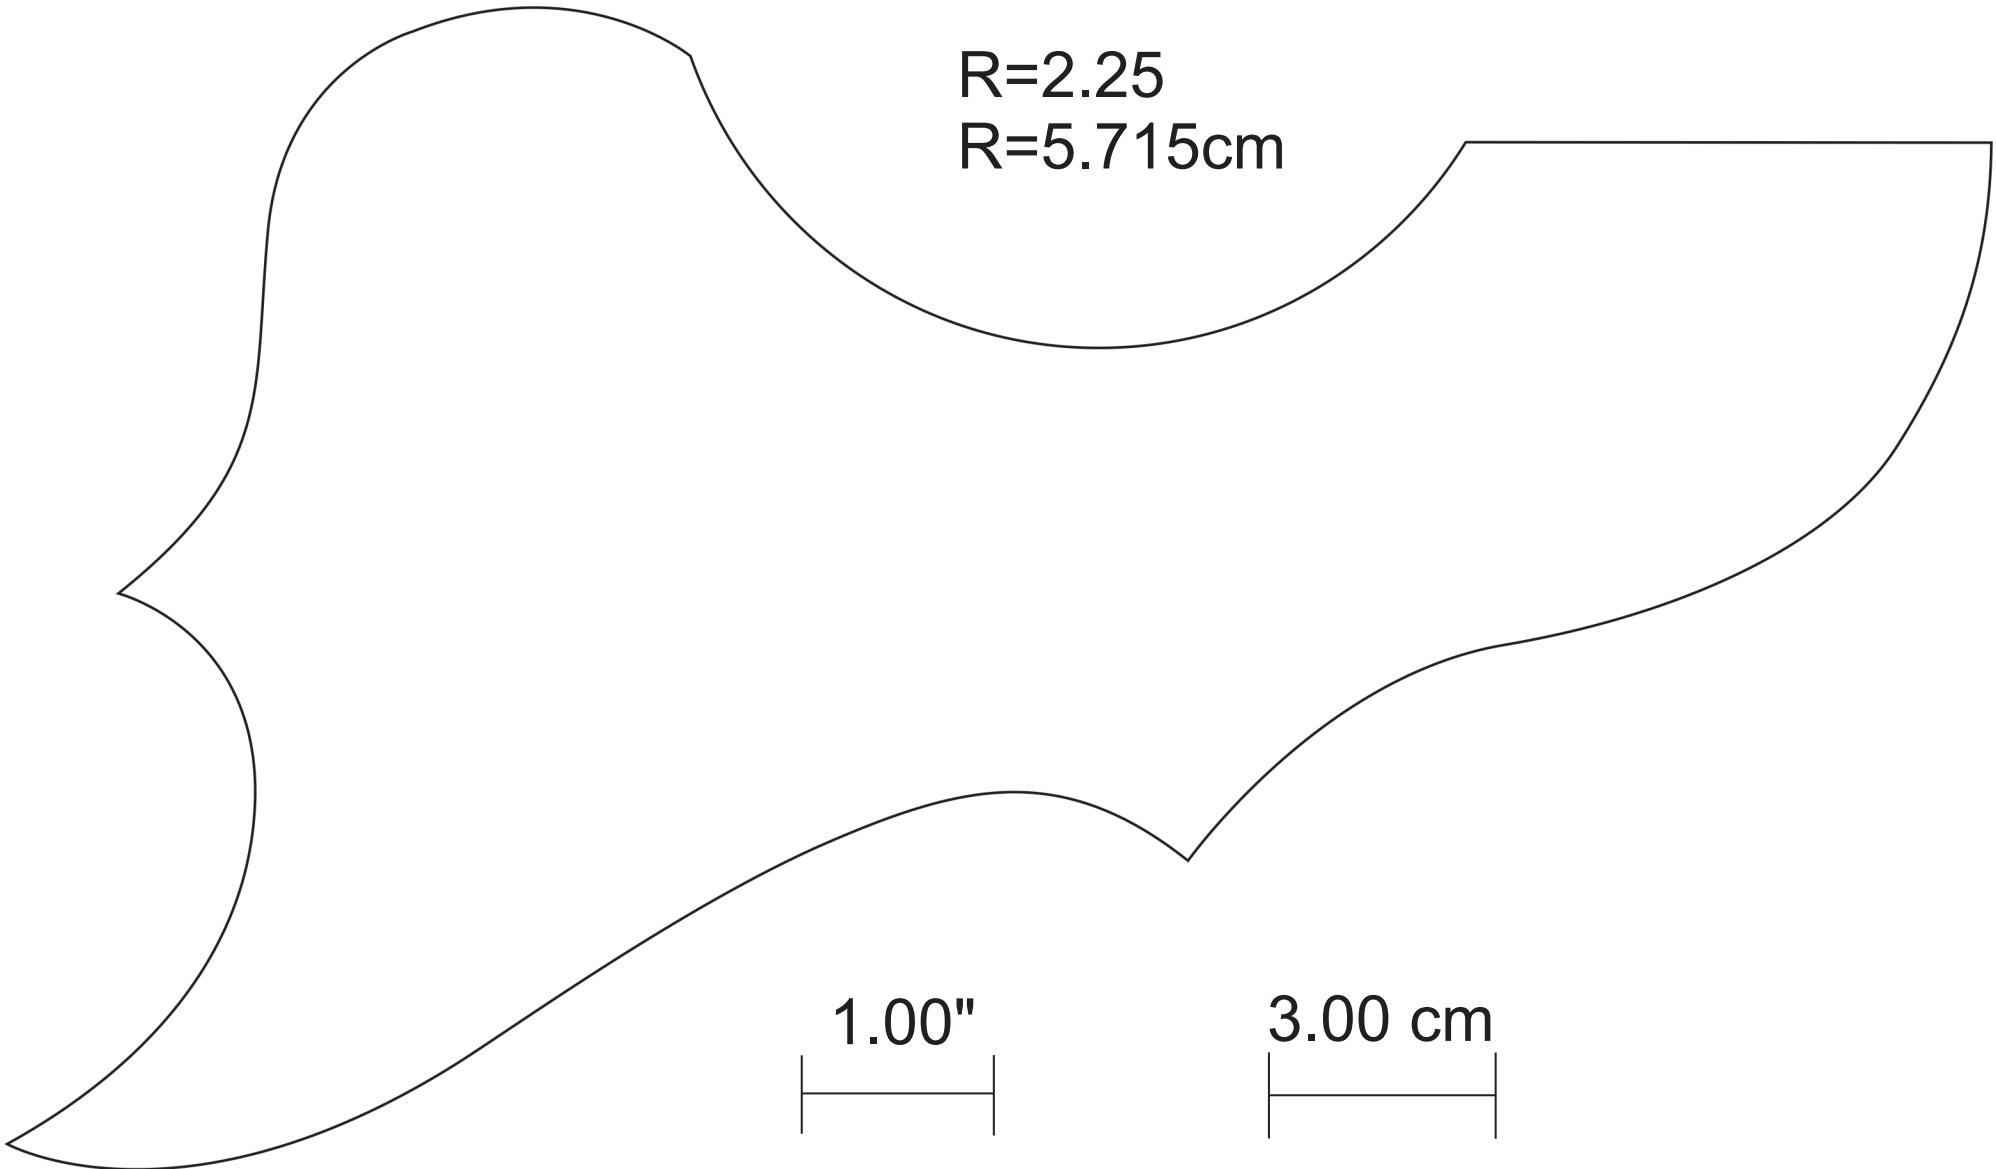

Yamaha® FG300 Style Acoustic Pick Guard FG300

Be sure print scaling is turned off when printing this PDF. After printing be sure and confirm that the dimension lines above are true to scale. If you experience problems with the PDF send a Self Addressed Stamped envelope with your written request for a tracing or print of the template we have on file to: Terrapin Guitars LLC, PO Box 11565, Eugene, OR 97440