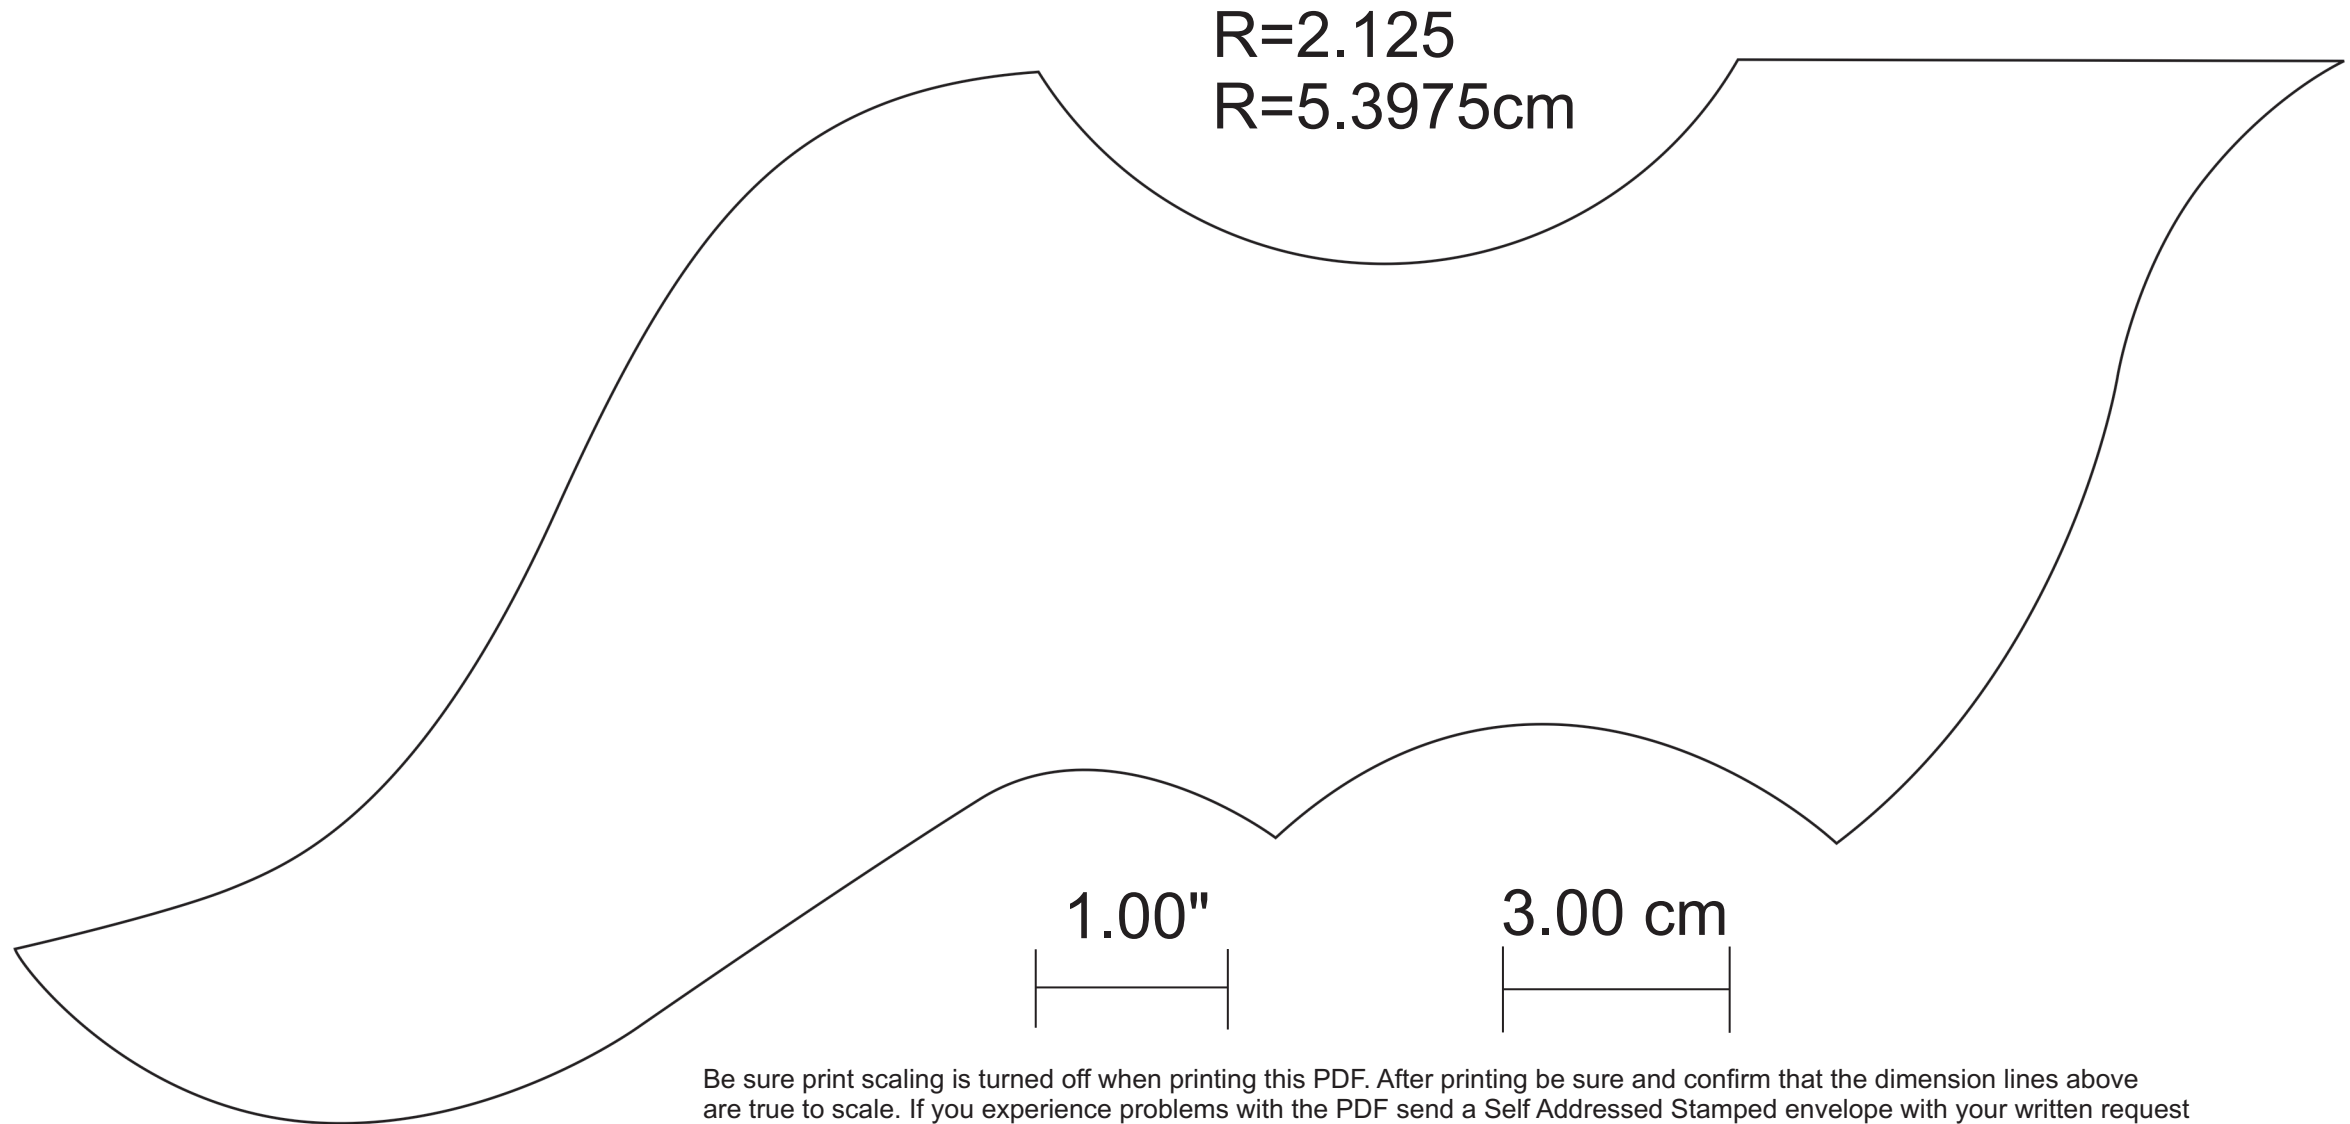

EKO Ranger Acoustic Style Pick Guard EKOR

Be sure print scaling is turned off when printing this PDF. After printing be sure and confirm that the dimension lines above are true to scale. If you experience problems with the PDF send a Self Addressed Stamped envelope with your written request for a tracing or print of the template we have on file to: Terrapin Guitars LLC, PO Box 11565, Eugene, OR 97440