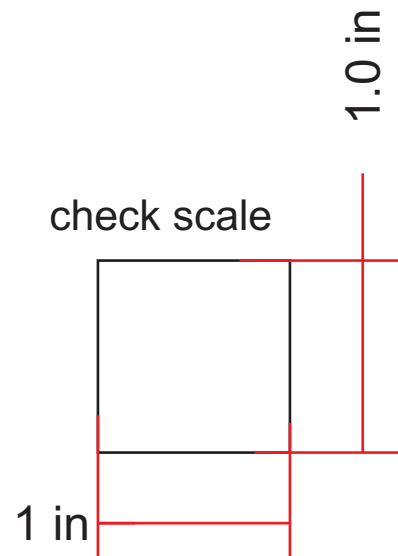

# Yamaha® Tremolo Cover

This is set up on an 8.5" x 11" sheet of paper.

You'll need to confirm this is the correct pick guard by printing it at 100% scale

For information on how to confirm the PDF outline see the following link <http://www.terrapiinguitars.com/pdfFilesConfirmation.html>