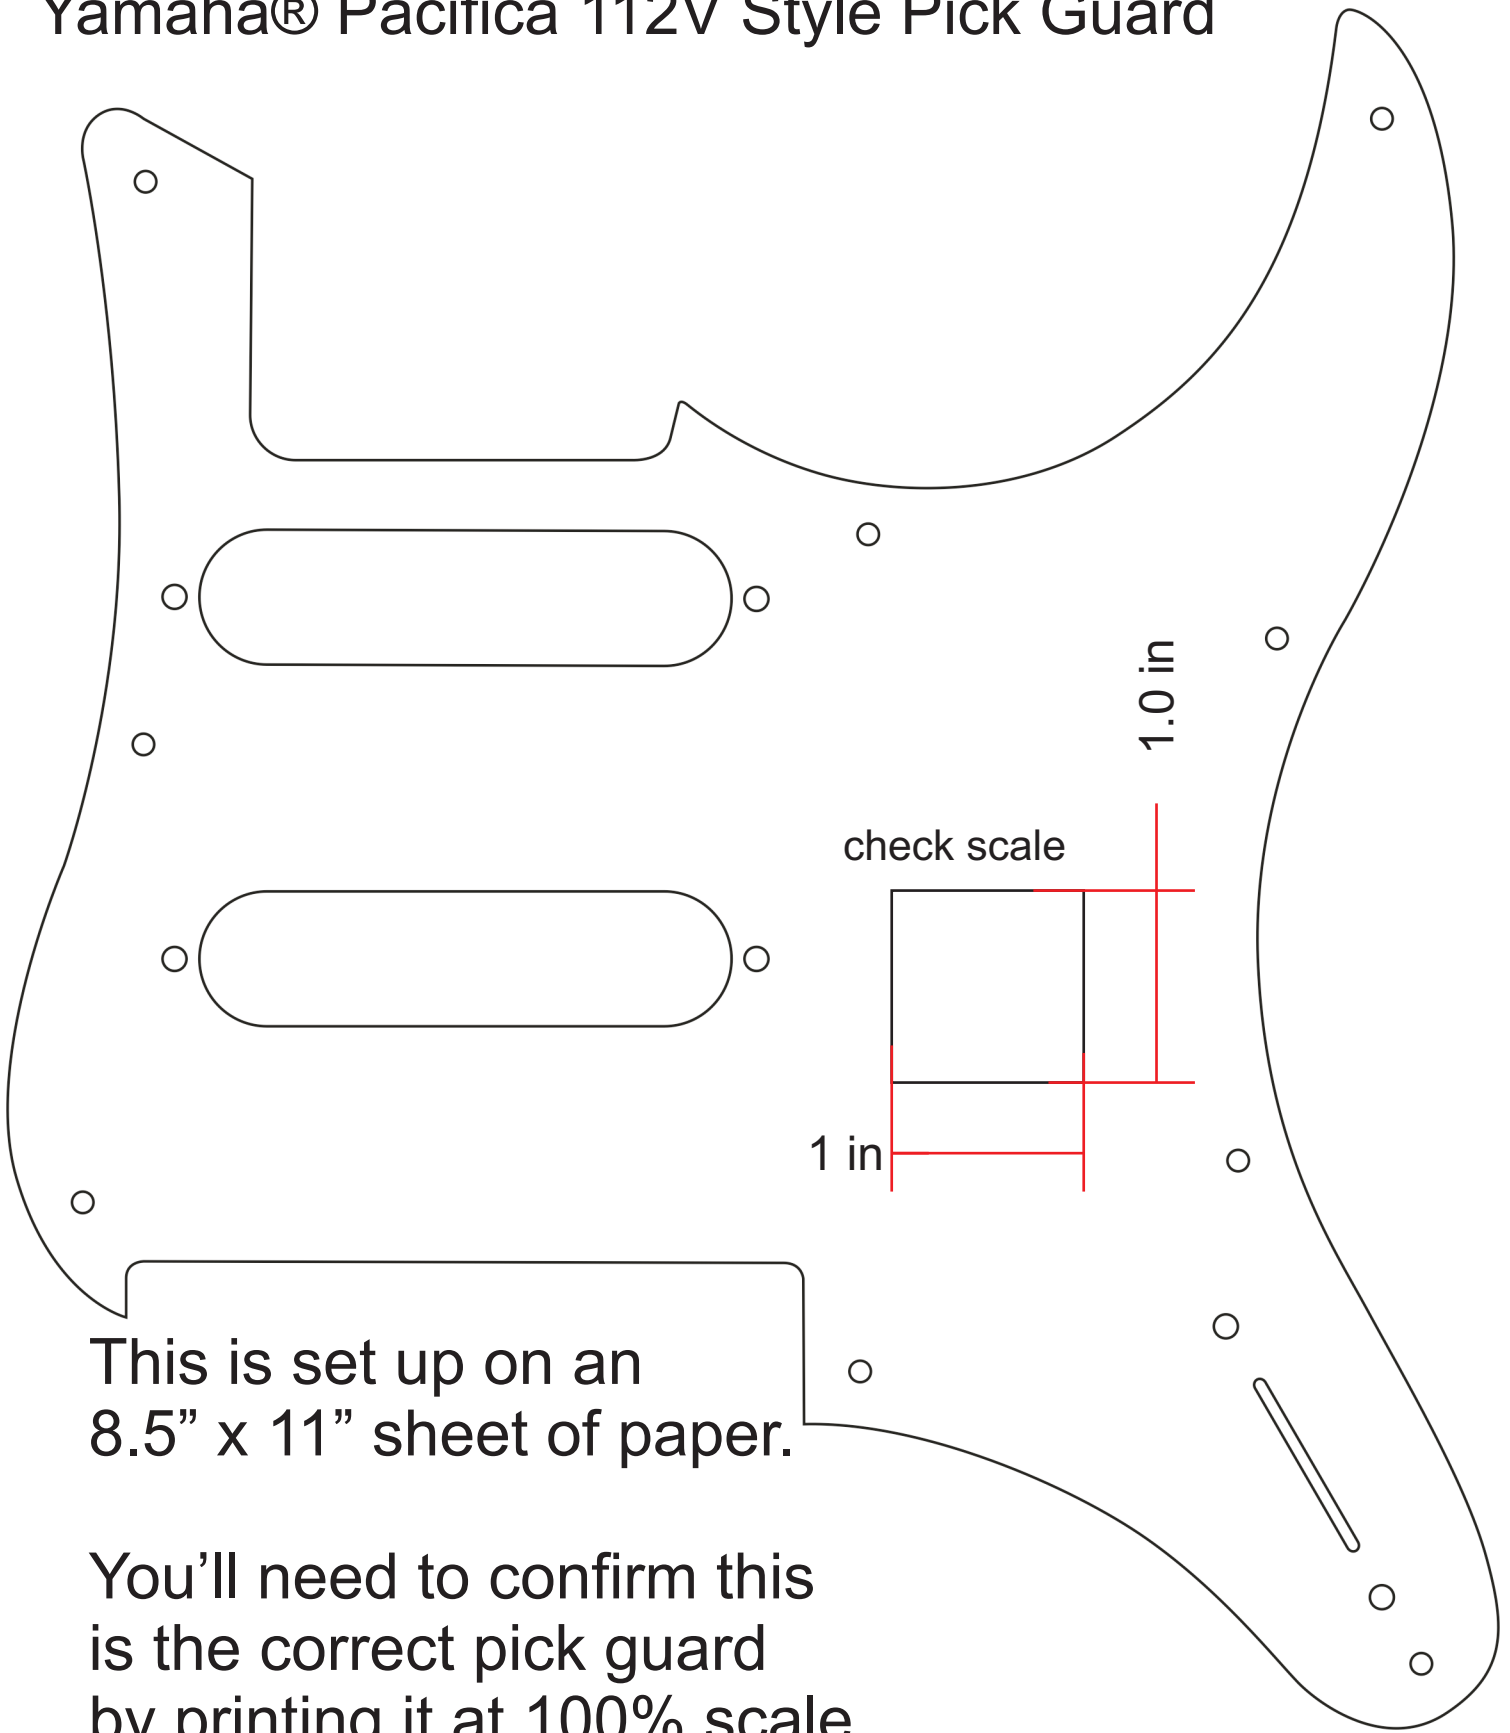

Yamaha® Pacifica 112V Style Pick Guard

For information on how to confirm the PDF outline see the following link
<http://www.terraringuitars.com/pdfFilesConfirmation.html>