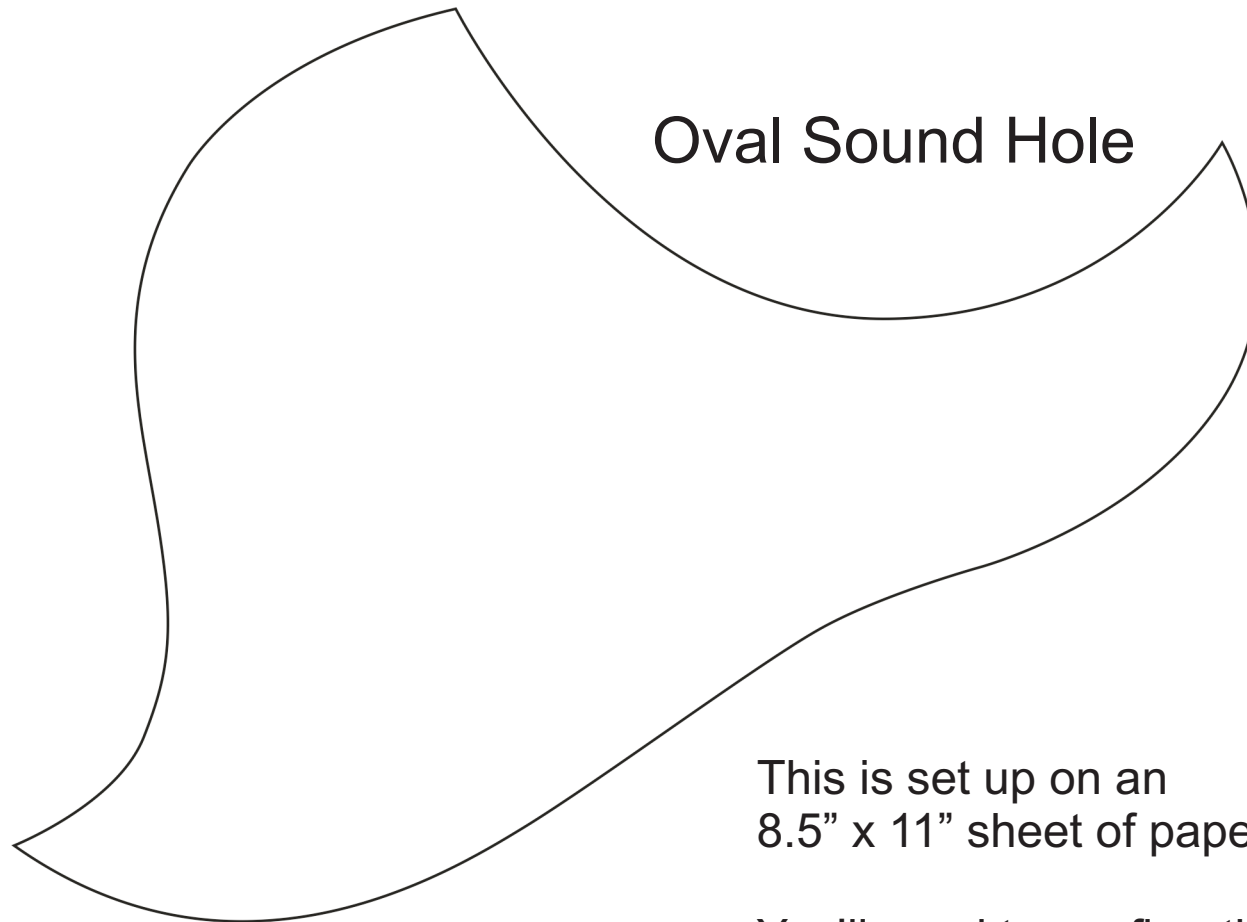

Yamaha® APX-6A Acoustic Style Pick Guard

This is set up on an
8.5" x 11" sheet of paper.

You'll need to confirm this
is the correct pick guard
by printing it at 100% scale

For information on how to confirm the PDF outline see the following link
<http://www.terrapinguitars.com/pdfFilesConfirmation.html>