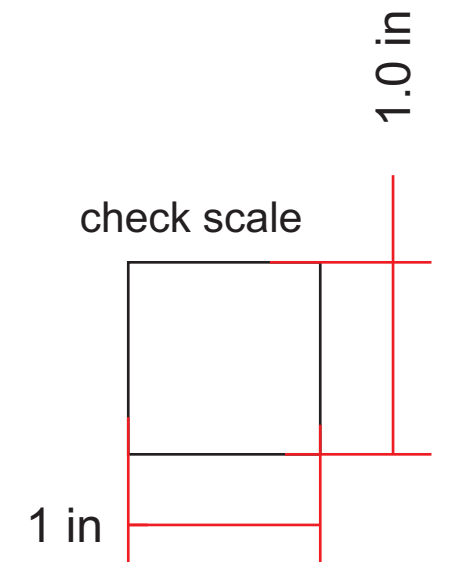

Fender® Tele® Style Pick Guard

This is set up on an
11" x 17" sheet of paper.

You'll need to confirm this
is the correct pick guard
by printing it at 100% scale

For information on how to confirm the PDF outline see the following link
<http://www.terrapinguitars.com/pdfFilesConfirmation.html>