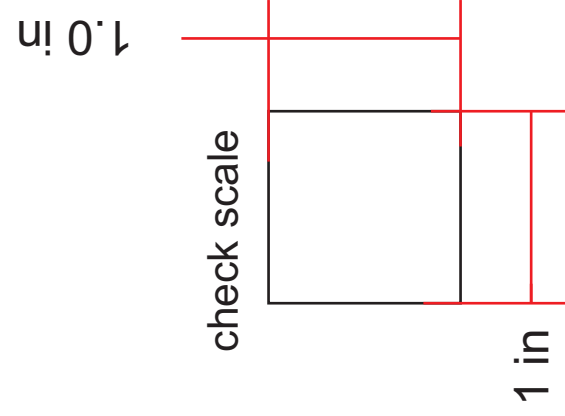

Sadowsky Tokyo RJ5 Style Pick Guard

This is set up on an 11" x 17" sheet of paper.

You'll need to confirm this is the correct pick guard by printing it at 100% scale

For information on how to confirm the PDF outline see the following link <http://www.terraringuitars.com/pdfFilesConfirmation.html>