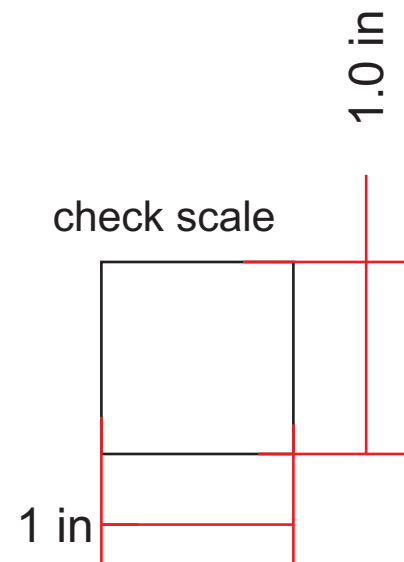

# Gibson® J45 & J50 Style Acoustic Pick Guard

R=2.4375  
R=6.1915cm

This is set up on an  
8.5" x 11" sheet of paper.

You'll need to confirm this  
is the correct pick guard  
by printing it at 100% scale