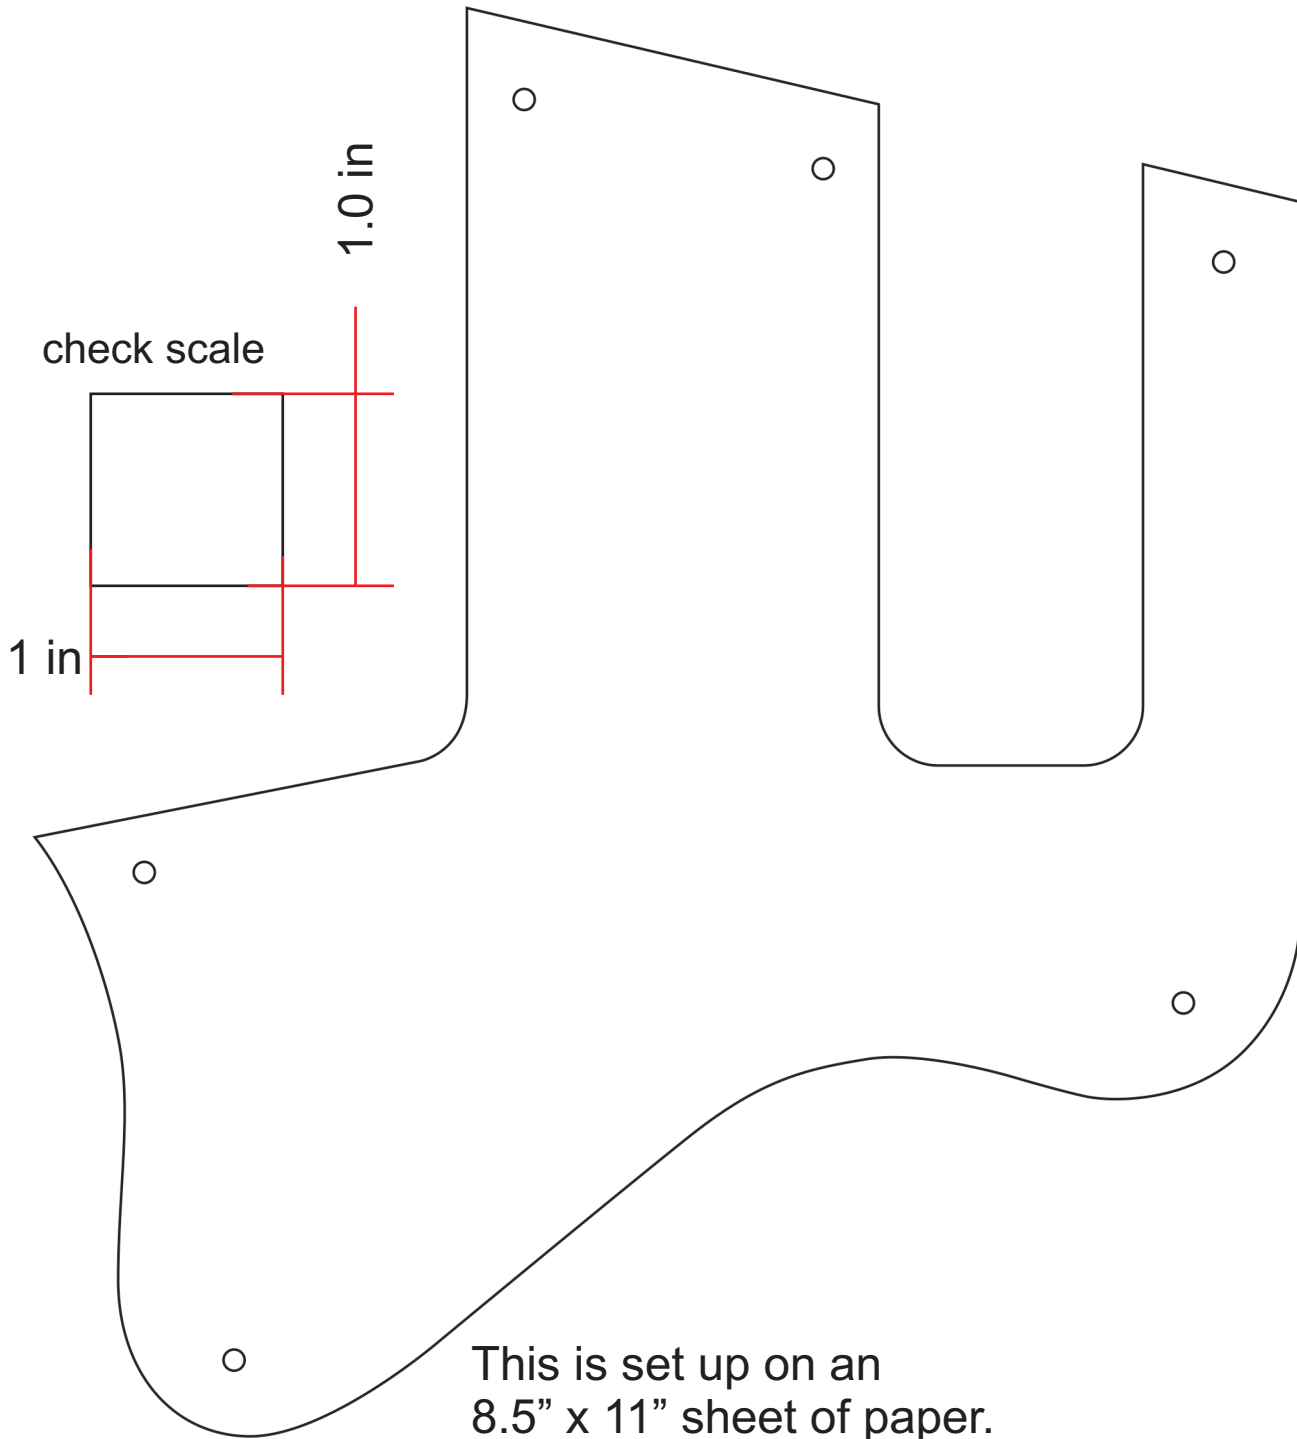

Gibson® LP Special Double Cut

This is set up on an 8.5" x 11" sheet of paper.

You'll need to confirm this is the correct pick guard by printing it at 100% scale

For information on how to confirm the PDF outline see the following link <http://www.terraringuitars.com/pdfFilesConfirmation.html>