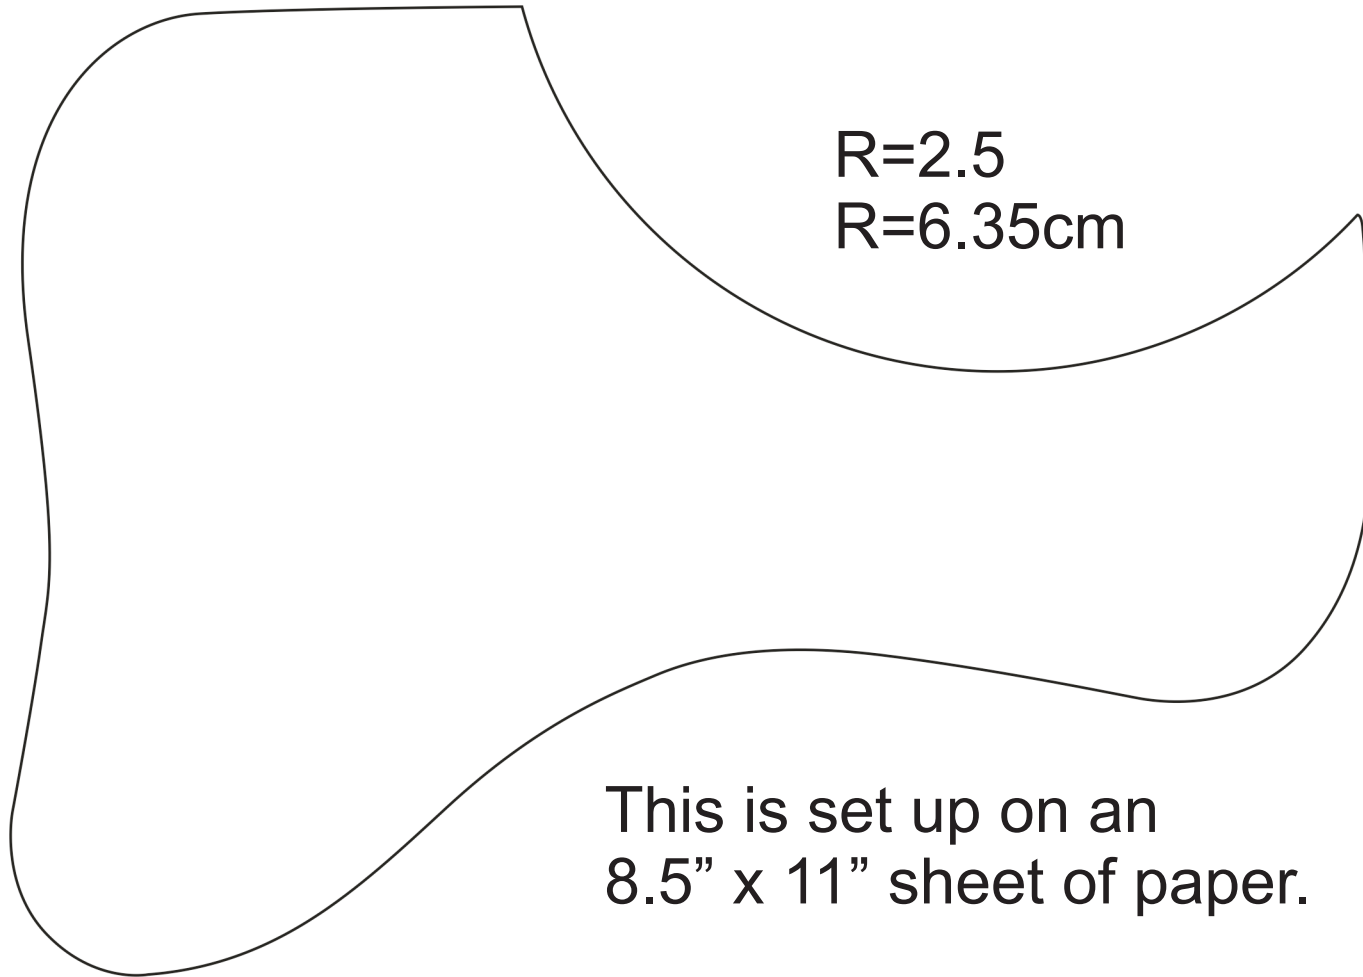

Gibson® Advanced Jumbo Style Acoustic Pick Guard - Version 1

R=2.5
R=6.35cm

This is set up on an
8.5" x 11" sheet of paper.

You'll need to confirm this
is the correct pick guard
by printing it at 100% scale