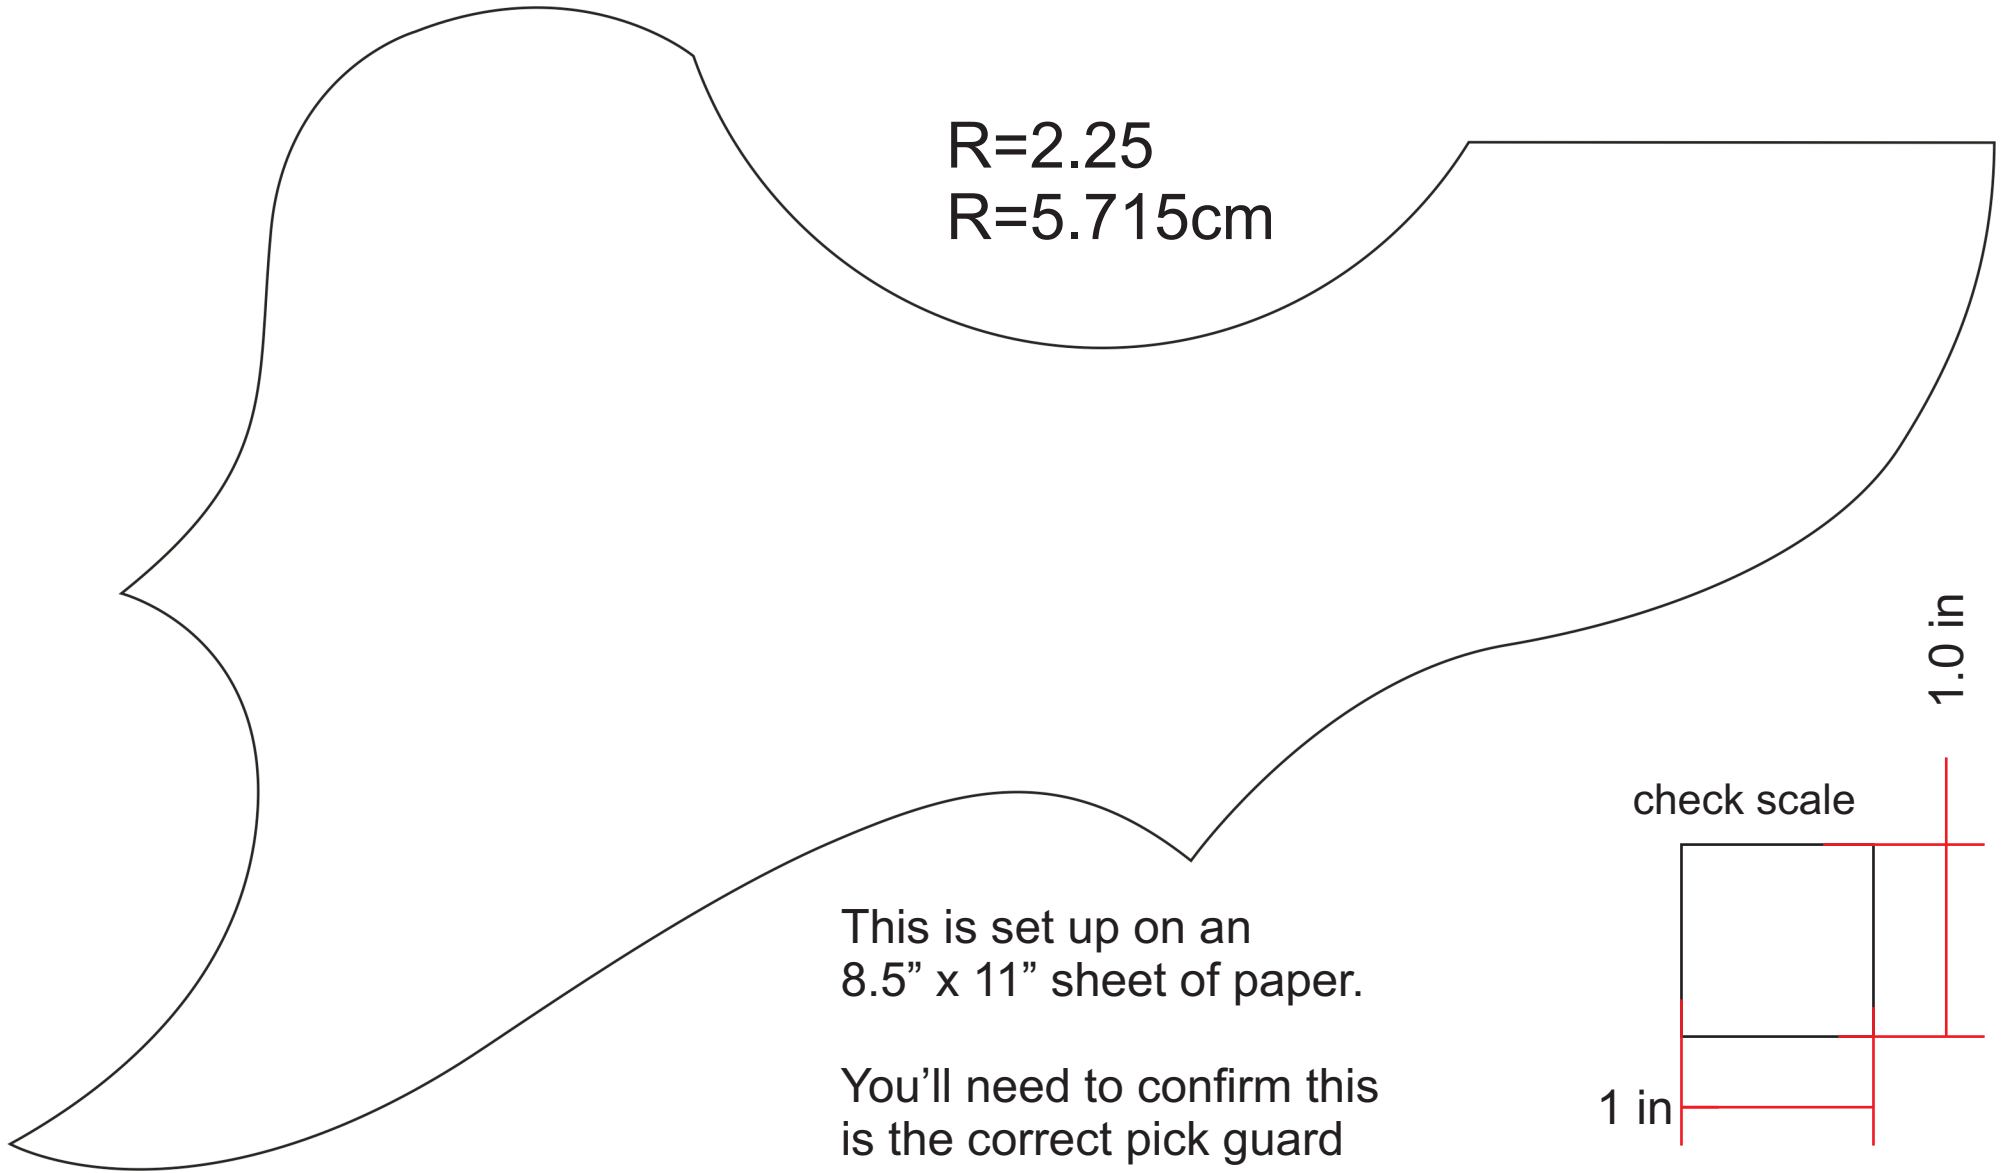

Yamaha® FG300 Style Acoustic Pick Guard FG300

R=2.25
R=5.715cm

This is set up on an
8.5" x 11" sheet of paper.

You'll need to confirm this
is the correct pick guard
by printing it at 100% scale

For information on how to confirm the PDF outline see the following link
<http://www.terrapinguitars.com/pdfFilesConfirmation.html>