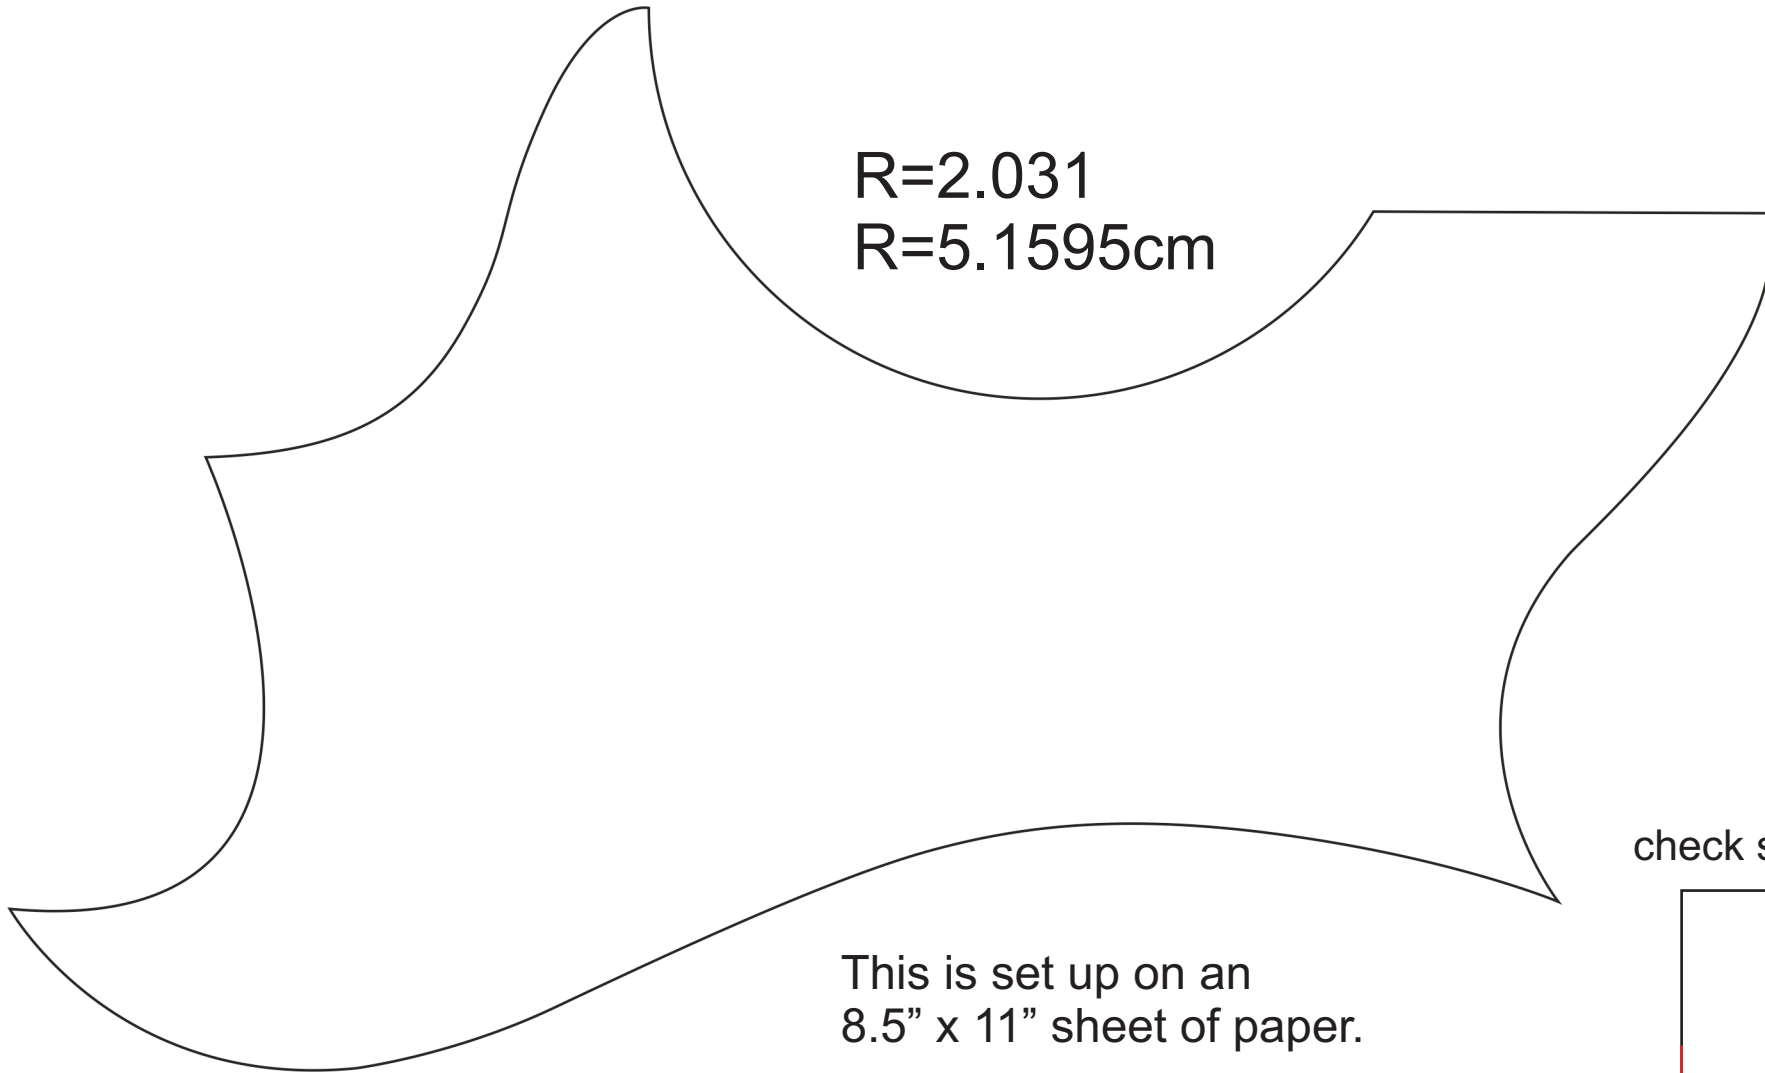

Gibson® Dove Style Acoustic Pick Guard DA22

R=2.031
R=5.1595cm

This is set up on an
8.5" x 11" sheet of paper.

You'll need to confirm this
is the correct pick guard
by printing it at 100% scale

For information on how to confirm the PDF outline see the following link
<http://www.terraringuitars.com/pdfFilesConfirmation.html>