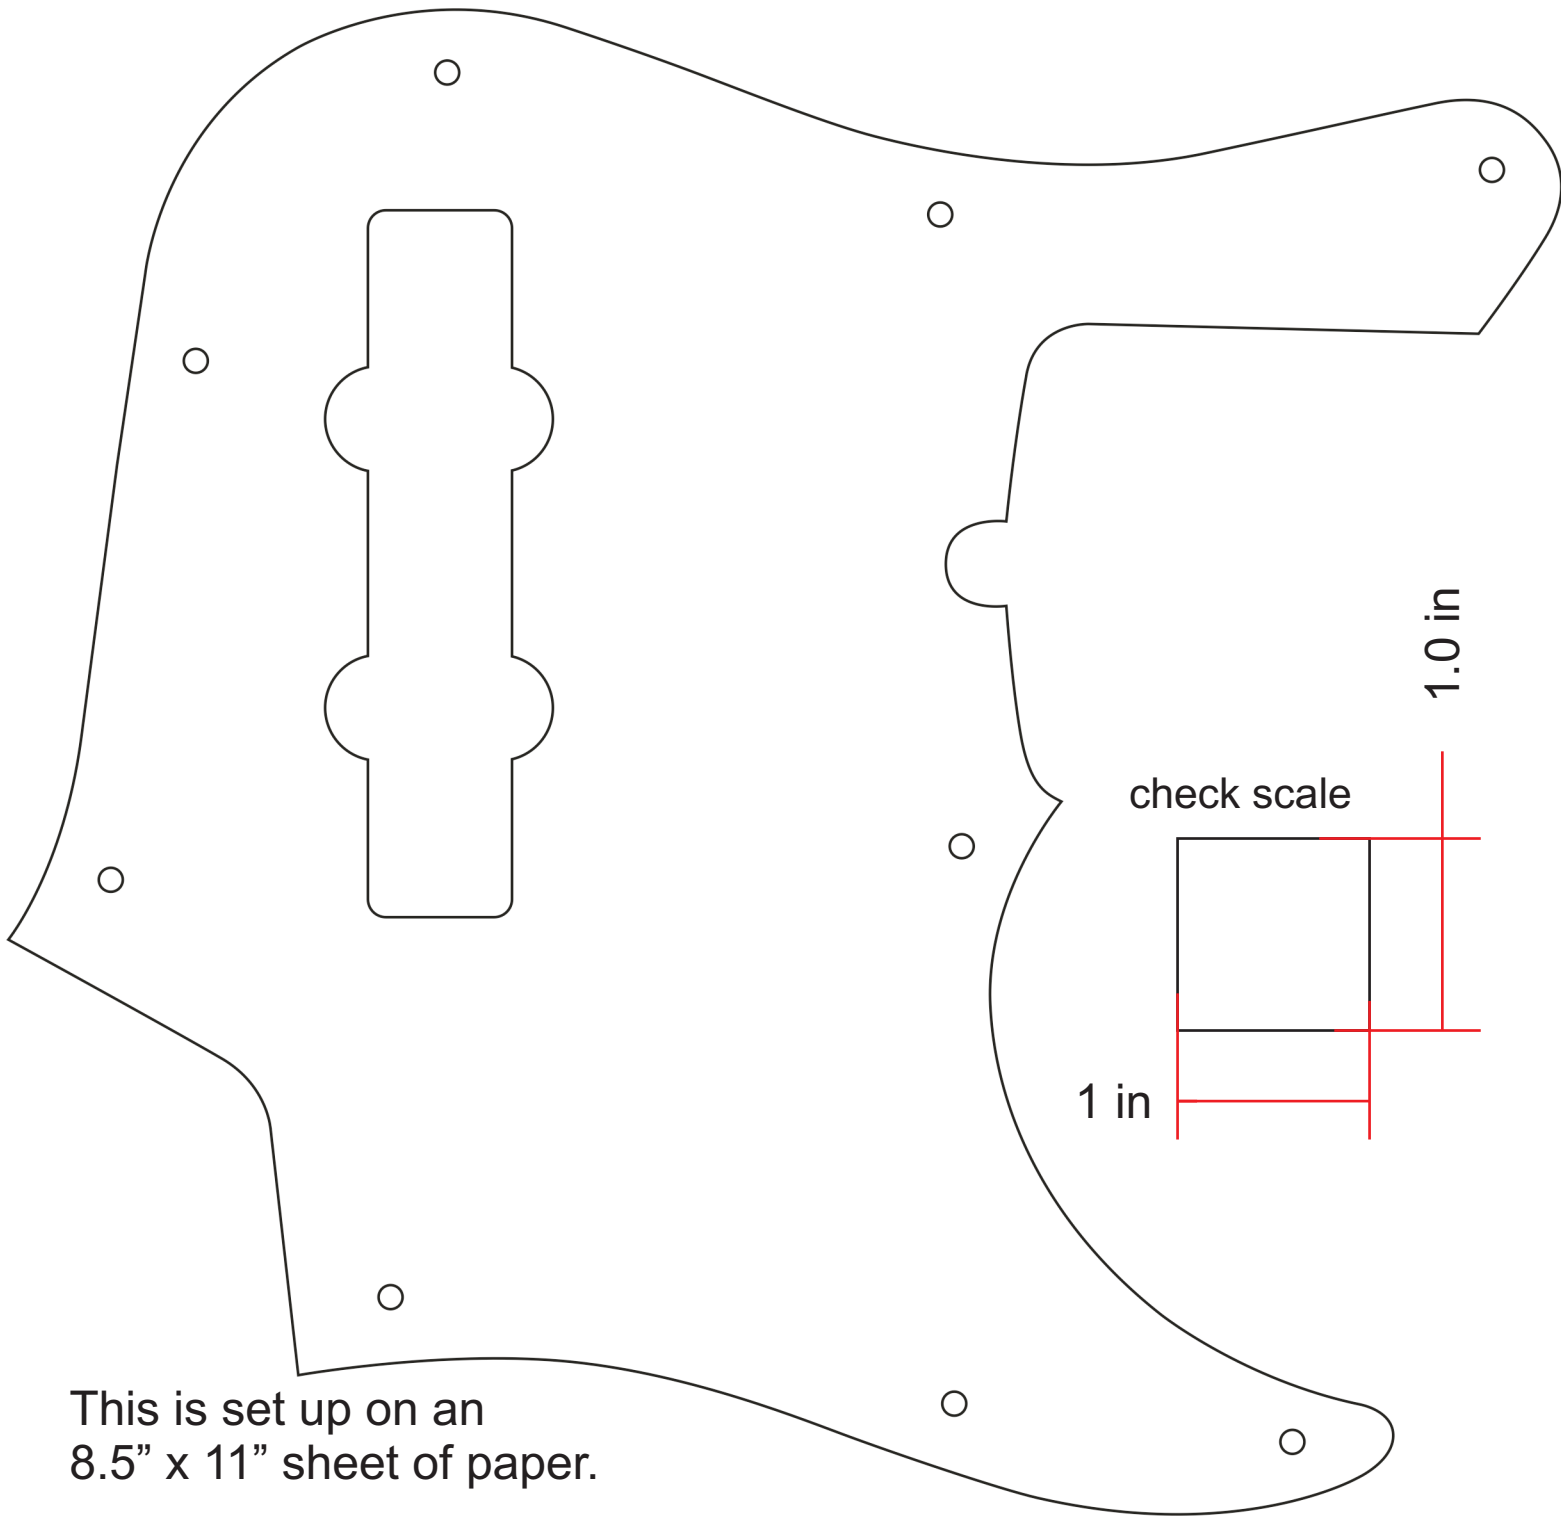

# Fender® Jazz Bass 4 String

This is set up on an 8.5" x 11" sheet of paper.

You'll need to confirm this is the correct pick guard by printing it at 100% scale

For information on how to confirm the PDF outline see the following link <http://www.terraringuitars.com/pdfFilesConfirmation.html>